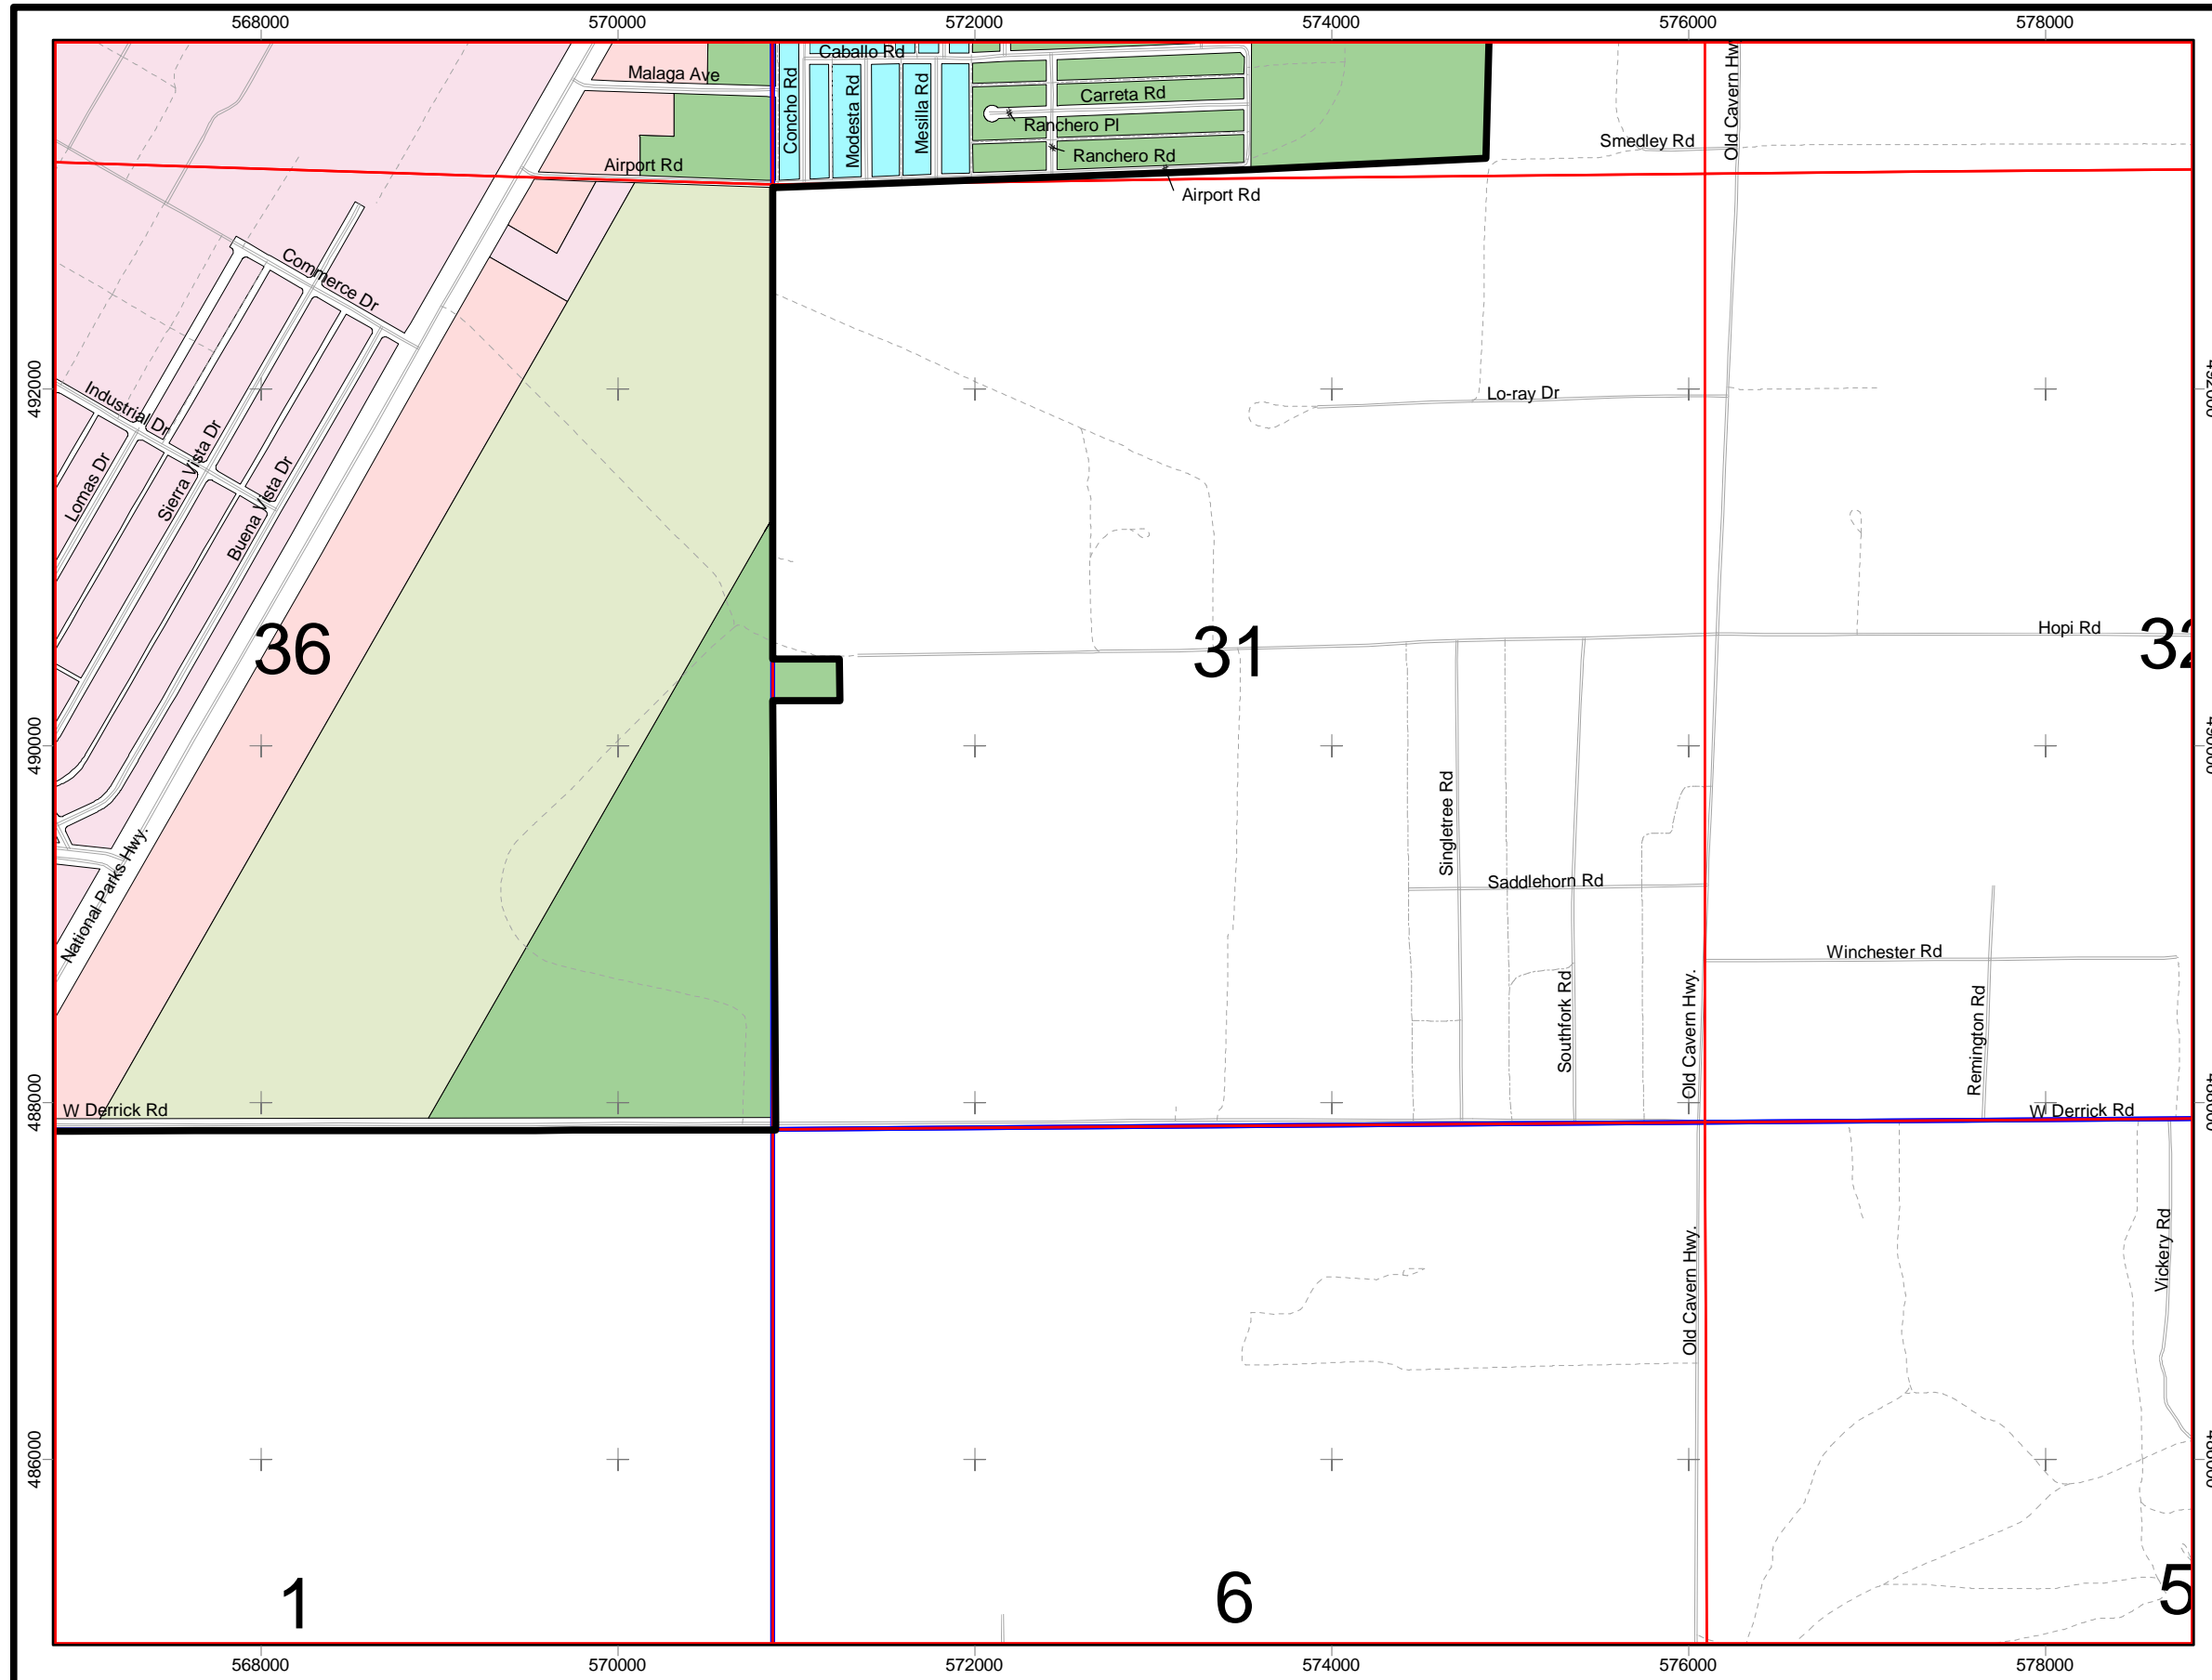

LAND USE ZONING ATLAS
Carlsbad, New Mexico

500 0 500 1000 1500 Feet

SHEET INDEX

1	2	3	4
5	6	7	8
9	10	11	
12	13	14	
15	16	17	
18	19		
20			

KEY TO MAP FEATURES

- Township Lines
- Section Lines
- City Limit Lines

ZONING CLASSIFICATIONS

- A - Residential
- B - Residential
- C - Residential
- R - Rural Residential
- CUP
- D-1 Neigh. Commercial
- D-2 Commercial
- E - Business
- F - Light Industrial
- F-2 Heavy Industrial

Continued on Sheet 19