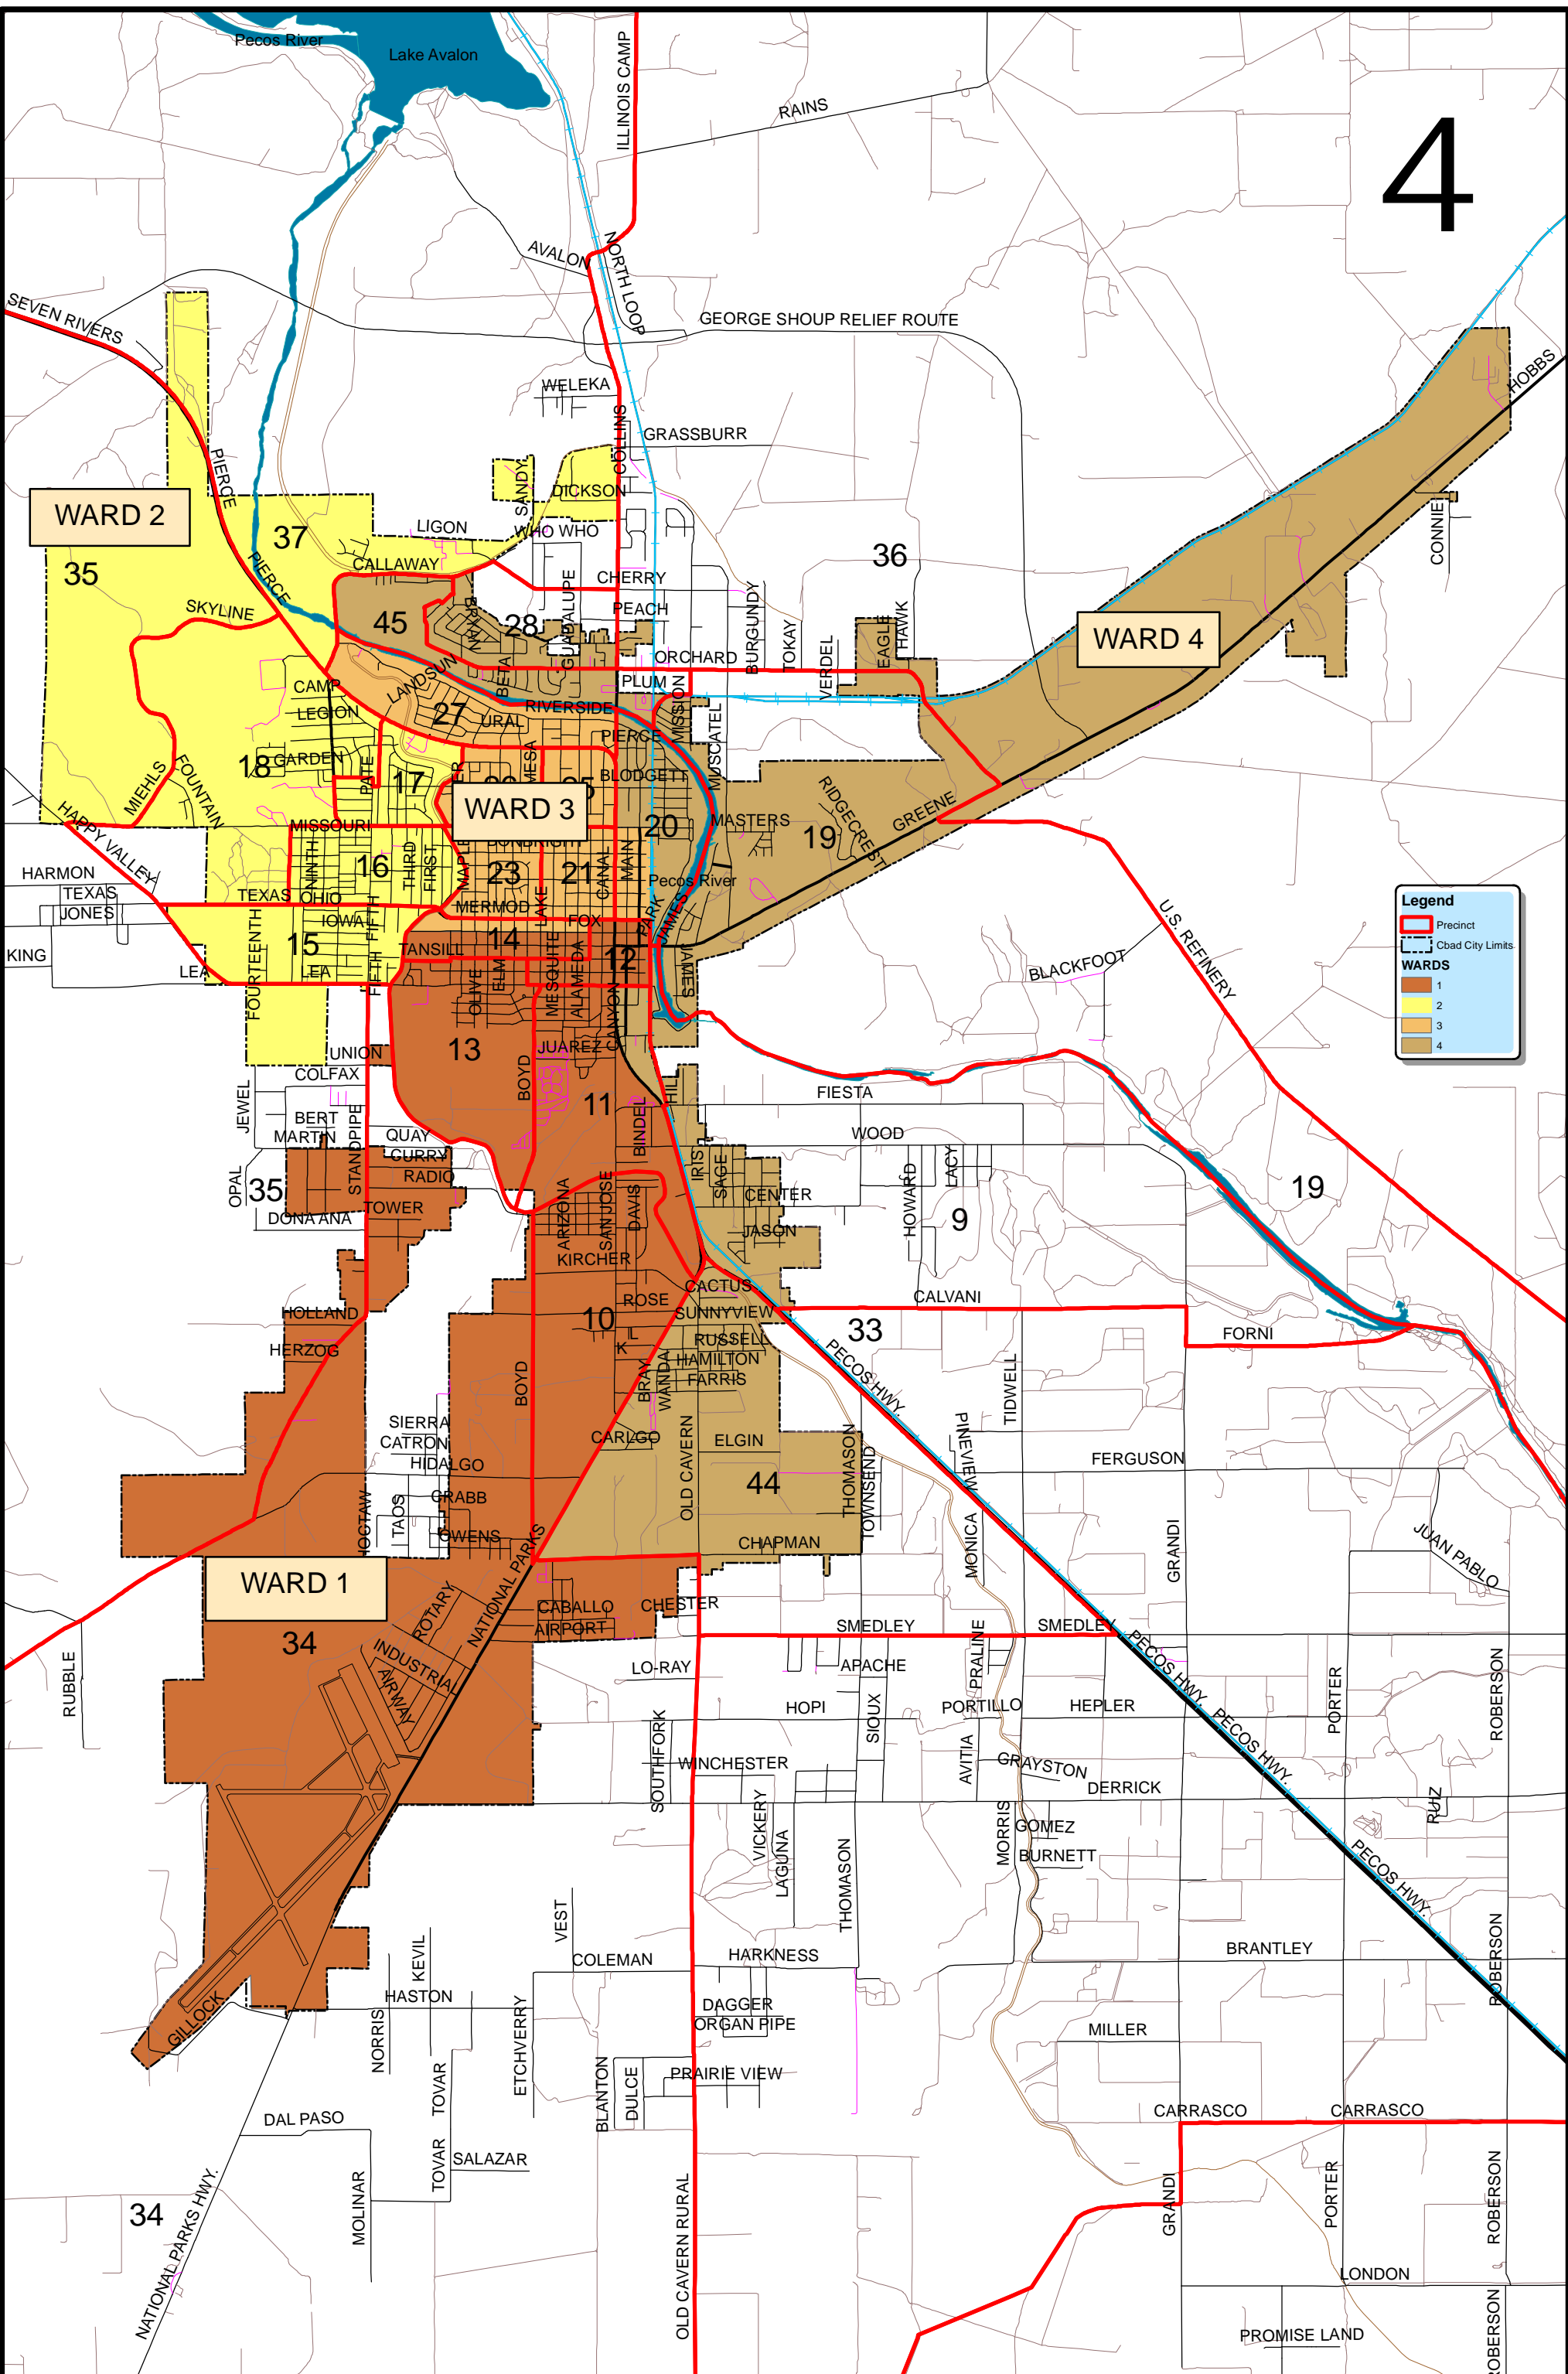

CITY OF CARLSBAD POLLING LOCATIONS - March 4, 2008 Election

4

Legend

- Precinct
- Cbad City Limits
- **WARDS**
- 1
- 2
- 3
- 4